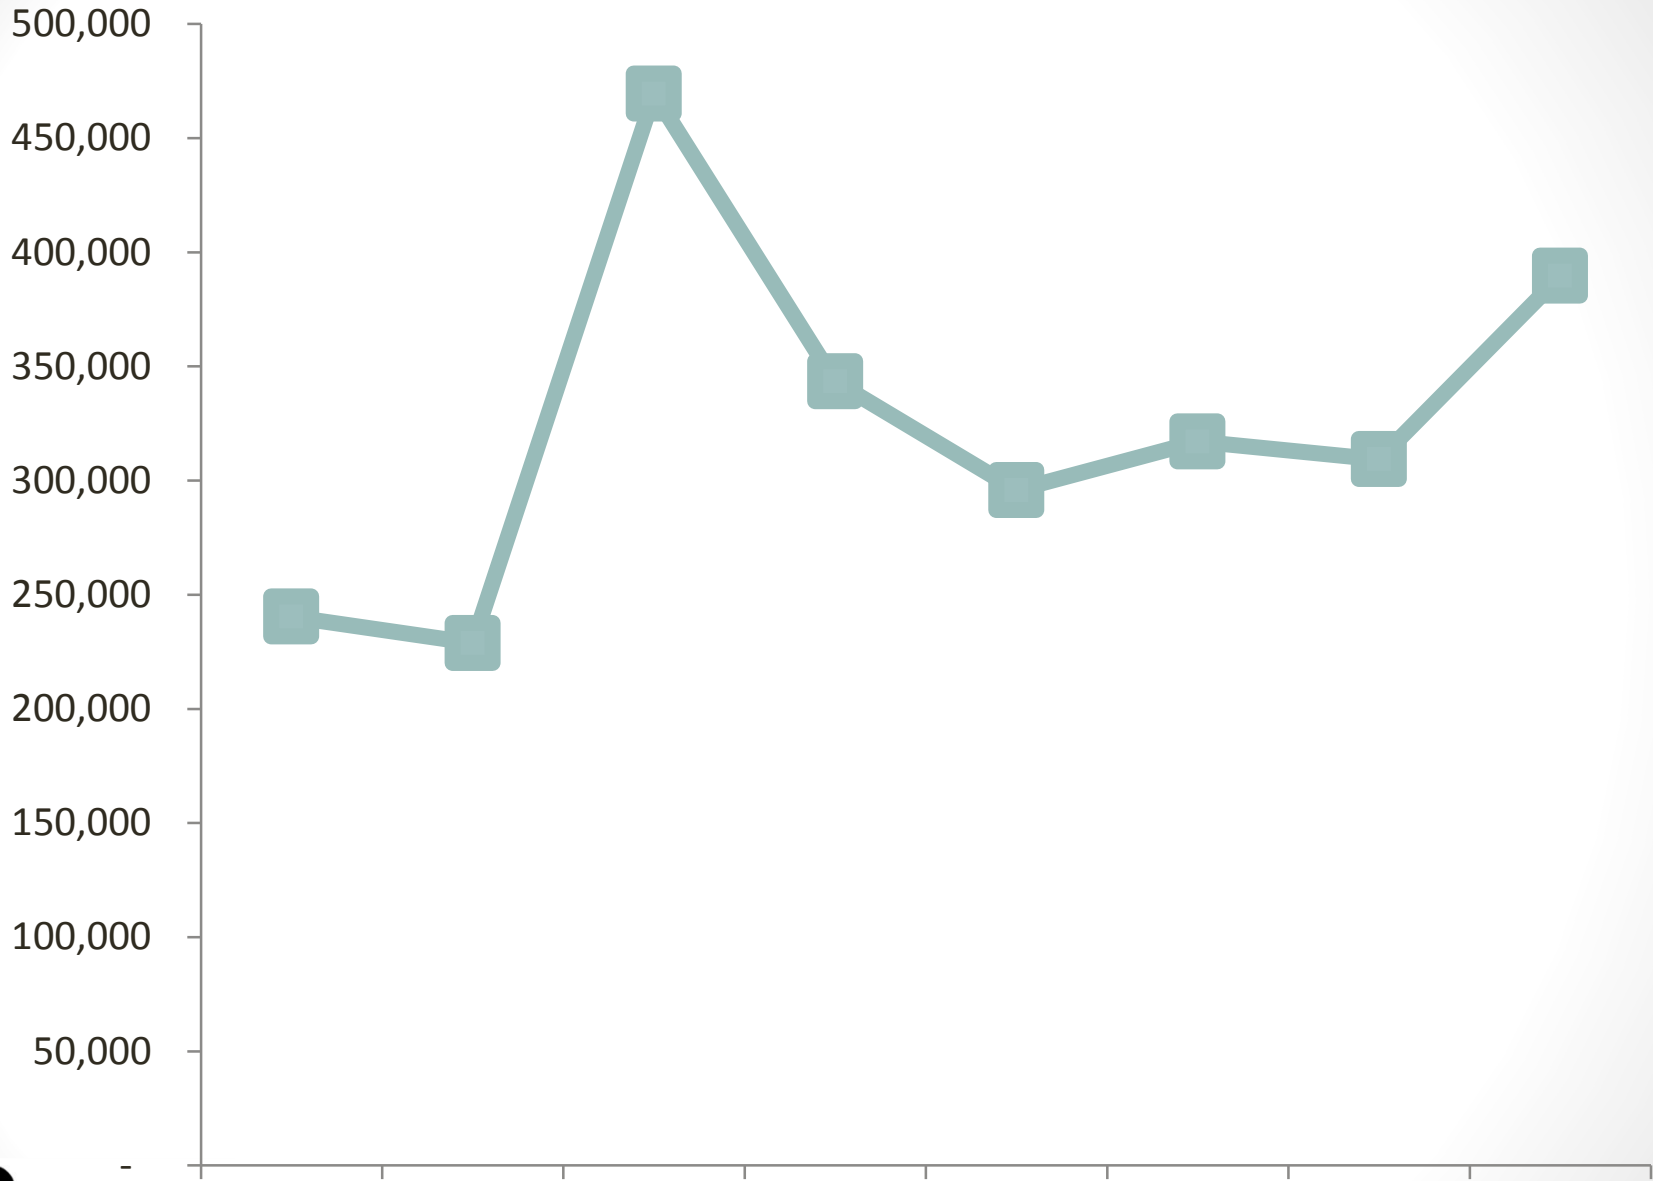

2016 National Household Travel Survey

Adella Santos

NHTS Program Manager

and

Jasmy Methipara

NHTS Program Analyst

Transportation Research Board

January 10, 2016

NHTS Organizational Chart

Annual NHTS Website Views

NHTS Website Usage Trends